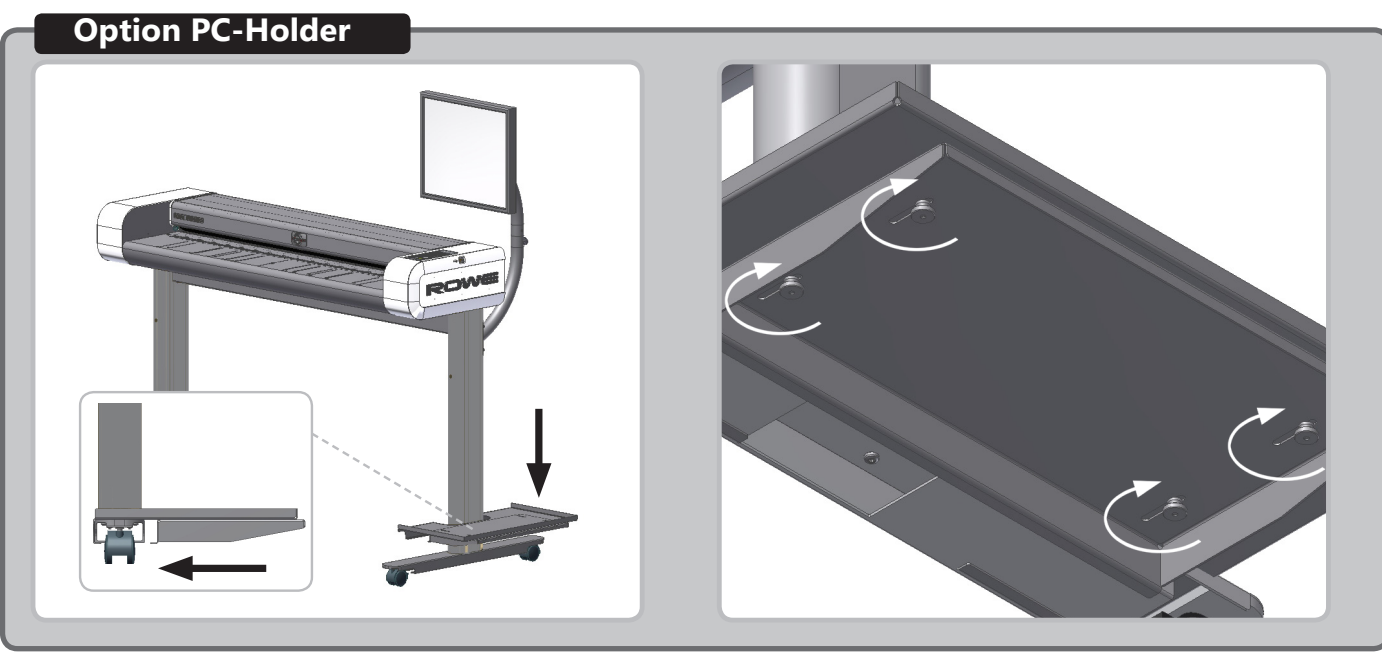

ROWE Scan 650i

Installation Instructions Stand ROWE Scan 650i
Aufbauanleitung Untersatz ROWE Scan 650i

ROWE Scan 650i

Installation Instructions Stand ROWE Scan 650i

Aufbauanleitung Untersatz ROWE Scan 650i

Read these Installation Instructions carefully and fully complete each step before starting the next one! Two persons are required to mount the scanner onto the stand! Always insert all screws first and tighten them afterwards. Make sure that all screws are tightened firmly. Otherwise, the device may be damaged or personal injury may occur!