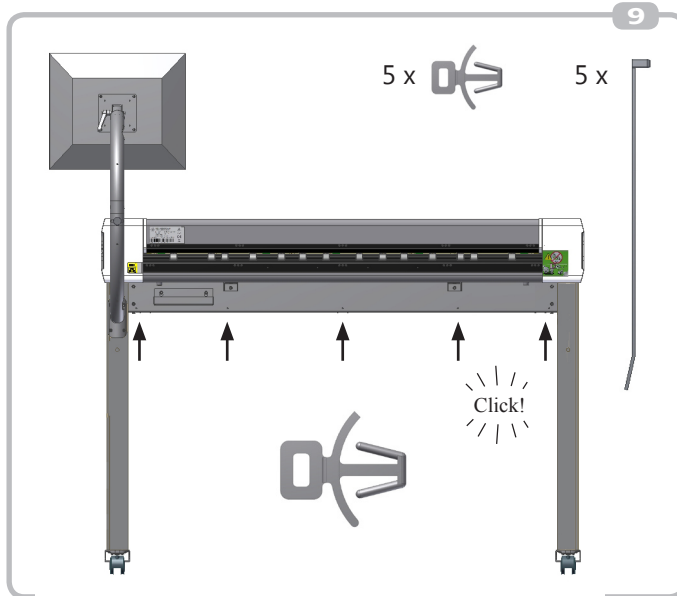

ROWE Scan 650i

Installation Instructions Stand ROWE Scan 650i
Aufbauanleitung Untersatz ROWE Scan 650i

ROWE Scan 650i

Installation Instructions Stand ROWE Scan 650i

Aufbauanleitung Untersatz ROWE Scan 650i

Read these Installation Instructions carefully and fully complete each step before starting the next one! Two persons are required to mount the scanner onto the stand! Always insert all screws first and tighten them afterwards. Make sure that all screws are tightened firmly. Otherwise, the device may be damaged or personal injury may occur!