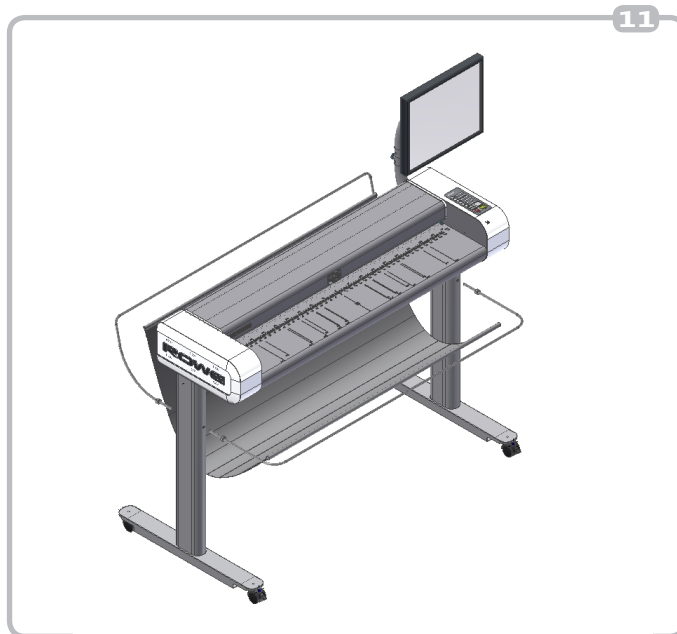

ROWE Scan 650i

Installation Instructions Stand ROWE Scan 650i
Aufbauanleitung Untersatz ROWE Scan 650i

ROWE Scan 650i

Installation Instructions Stand ROWE Scan 650i

Aufbauanleitung Untersatz ROWE Scan 650i

Read these Installation Instructions carefully and fully complete each step before starting the next one! Two persons are required to mount the scanner onto the stand! Always insert all screws first and tighten them afterwards. Make sure that all screws are tightened firmly. Otherwise, the device may be damaged or personal injury may occur!