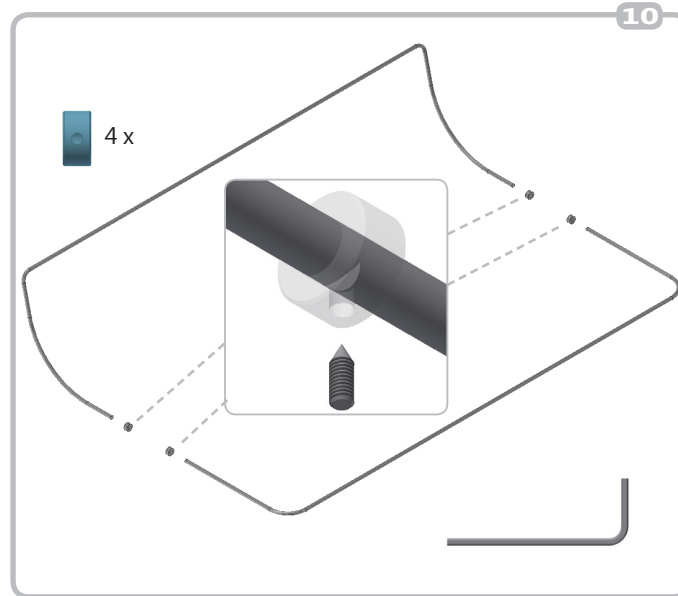

ROWE Scan 650i

Installation Instructions Stand ROWE Scan 650i
Aufbauanleitung Untersatz ROWE Scan 650i

ROWE Scan 650i

Installation Instructions Stand ROWE Scan 650i

Aufbauanleitung Untersatz ROWE Scan 650i

Read these Installation Instructions carefully and fully complete each step before starting the next one! Two persons are required to mount the scanner onto the stand! Always insert all screws first and tighten them afterwards. Make sure that all screws are tightened firmly. Otherwise, the device may be damaged or personal injury may occur!