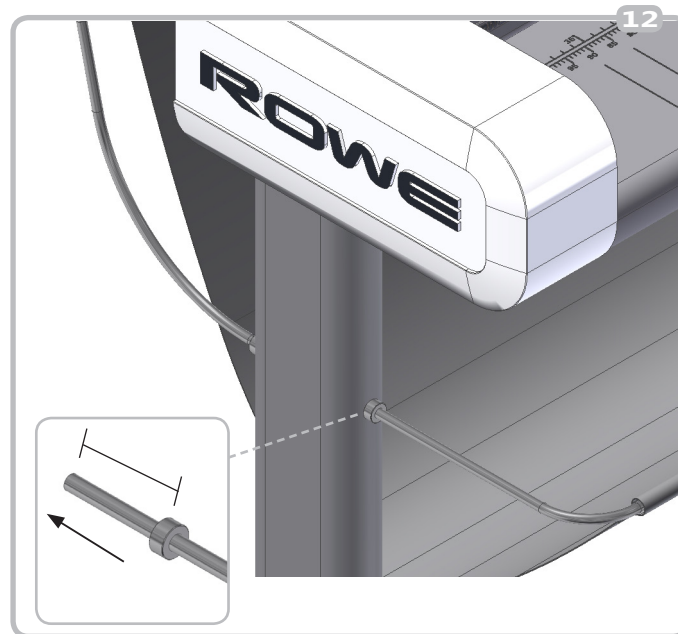

ROWE Scan 650i

Installation Instructions Stand ROWE Scan 650i
Aufbauanleitung Untersatz ROWE Scan 650i

ROWE Scan 650i

Installation Instructions Stand ROWE Scan 650i

Aufbauanleitung Untersatz ROWE Scan 650i

Read these Installation Instructions carefully and fully complete each step before starting the next one! Two persons are required to mount the scanner onto the stand! Always insert all screws first and tighten them afterwards. Make sure that all screws are tightened firmly. Otherwise, the device may be damaged or personal injury may occur!